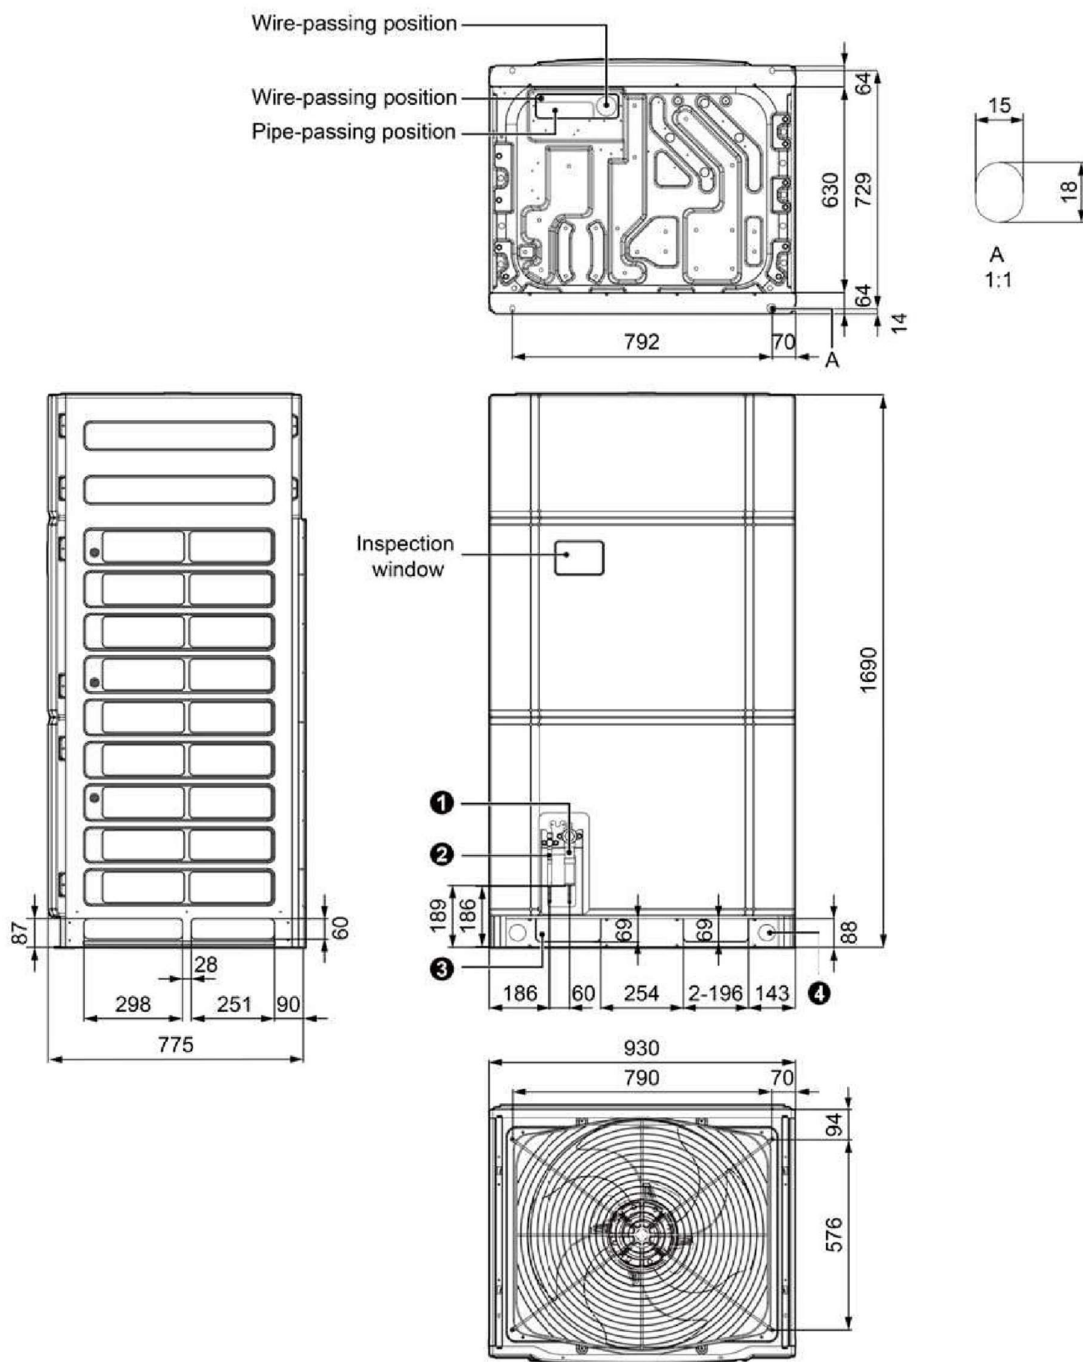

Unit: mm

Model:

AOU-224VRDC3C

Outline Dimensions Drawing

2021-06-03