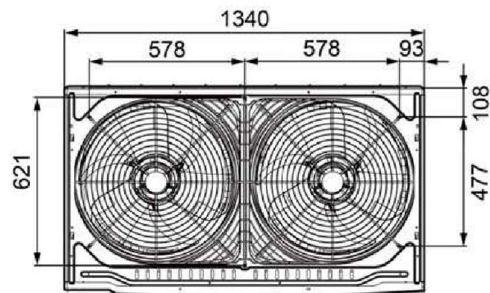

Unit: mm

Model:	
AOU-615VRDC3C	
Outline Dimensions Drawing	2021-06-03