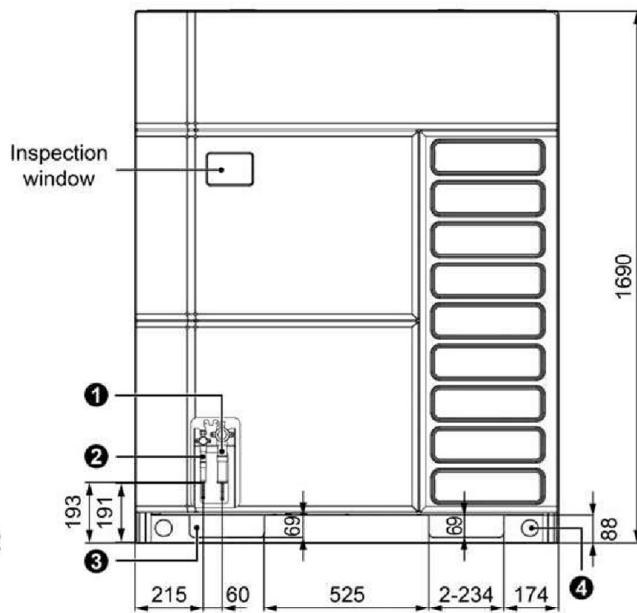

Unit: mm

Model:	
AOU-615VRDC3C	
Outline Dimensions Drawing	2021-06-03