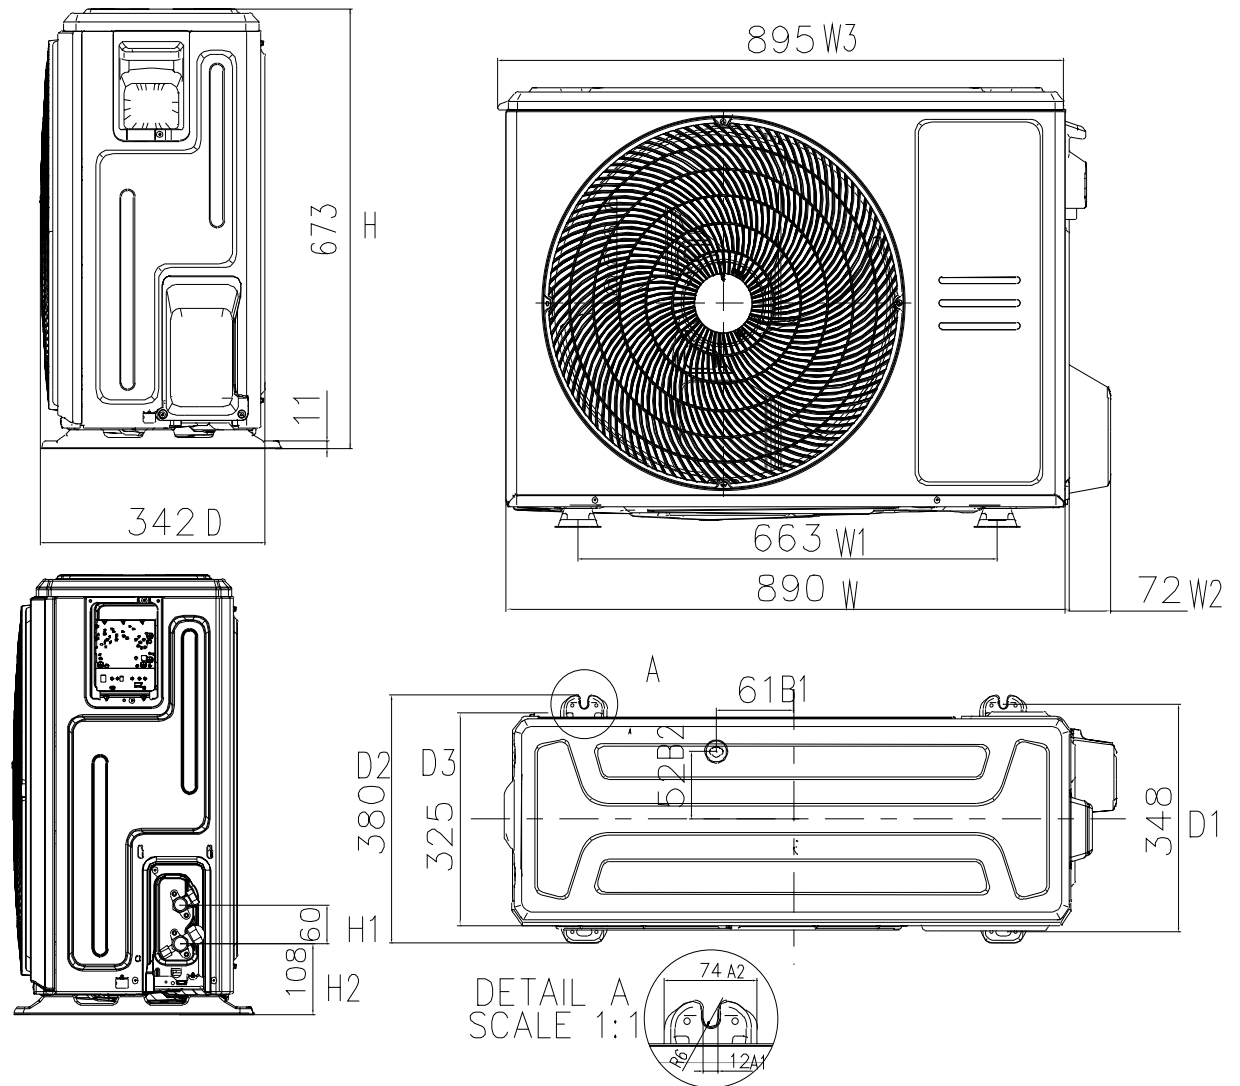

Model	Unit	A	B	C	D
ACI-71HRDC1A	mm	165	80	204	50
	inch	6.50	3.15	8.03	1.97

Model:

ACI-71HRDC1A

Outline Dimensions Drawing

Model:	
AOI-71HRDC1A	
Outline Dimensions Drawing	