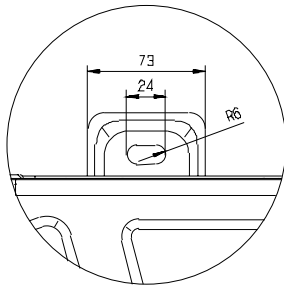

Model (kW)	Unit	A	B	C	D
AFI-105HRDC3A	mm	1650	675	235	1565
	inch	64.96	26.57	9.25	61.61

Model:

AFI-105HRDC3A

Outline Dimensions Drawing

DETAIL A  
SCALE 1:2

Model:

AOI-105HRDC3A

Outline Dimensions Drawing