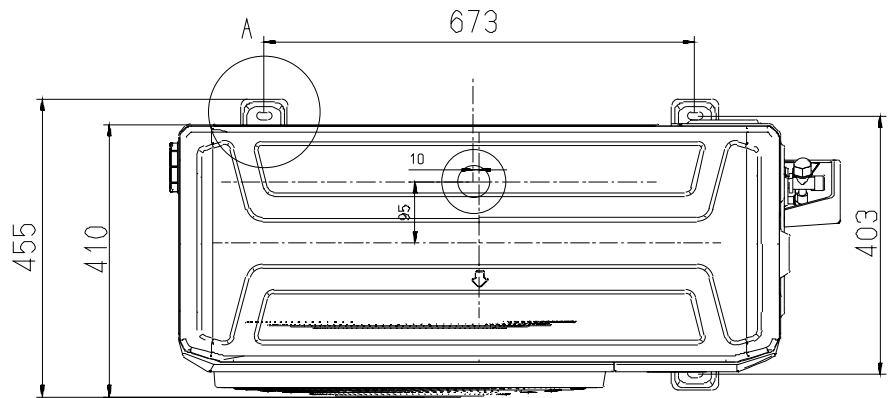

Model (kW)	Unit	A	B	C	D
AFI-105HRDC3A	mm	1650	675	235	1565
	inch	64.96	26.57	9.25	61.61

Model:

AFI-105HRDC3A

Outline Dimensions Drawing

DETAIL A  
SCALE 1:2

Model:

AOI-105HRDC3A

Outline Dimensions Drawing