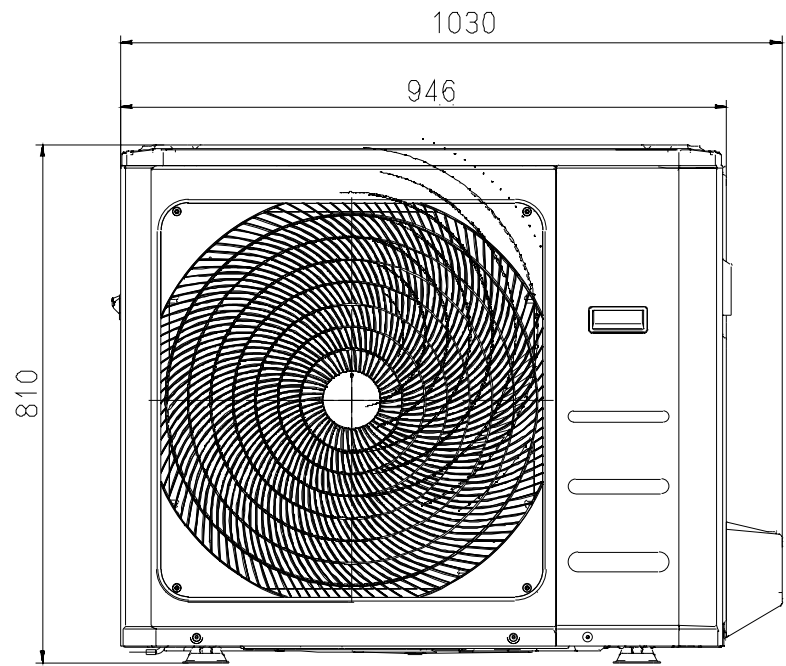

Model (kW)	Unit	A	B	C	D
AFI-105HRDC3A	mm	1650	675	235	1565
	inch	64.96	26.57	9.25	61.61

Model:

AFI-105HRDC3A

Outline Dimensions Drawing

DETAIL A  
SCALE 1:2

Model:

AOI-105HRDC3A

Outline Dimensions Drawing