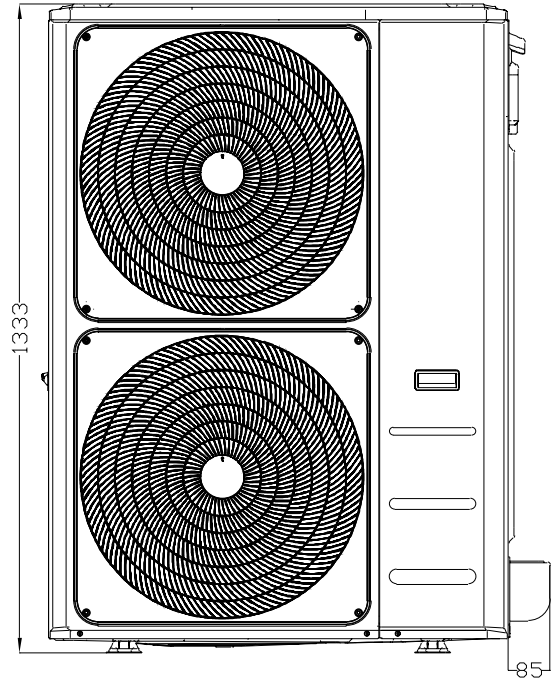

Model (kW)	Unit	A	B	C	D
AFI-140HRDC3A	mm	1650	675	235	1565
AFI-180HRDC3A	inch	64.96	26.57	9.25	61.61

Model:

AFI-140_180HRDC3A

Outline Dimensions Drawing

Model:

AOU-140_180HRDC3A

Outline Dimensions Drawing