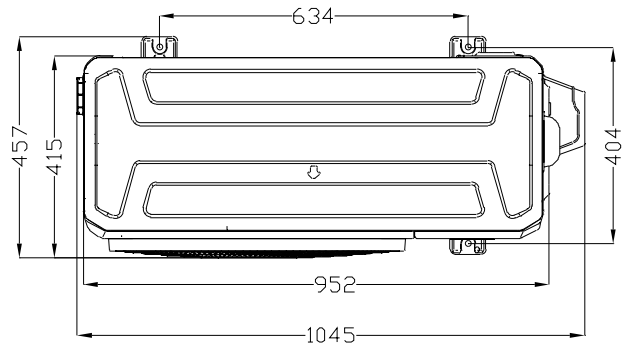

Model (kW)	Unit	A	B	C	D
AFI-140HRDC3A	mm	1650	675	235	1565
AFI-180HRDC3A	inch	64.96	26.57	9.25	61.61

Model:

AFI-140_180HRDC3A

Outline Dimensions Drawing

Model:

AOU-140_180HRDC3A

Outline Dimensions Drawing