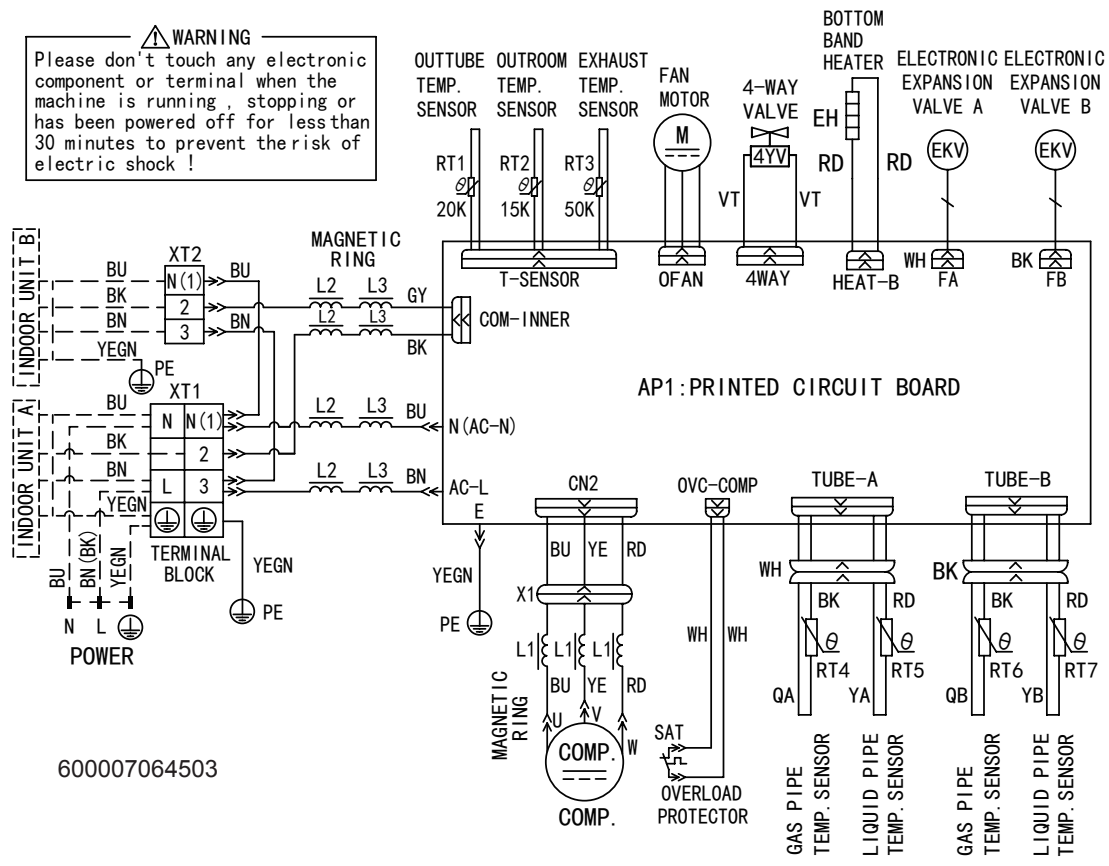

WARNING
 Please don't touch any electronic component or terminal when the machine is running, stopping or has been powered off for less than 30 minutes to prevent the risk of electric shock!

600007064503

Model:
AM20-51HRDC1A
Electrical Drawing