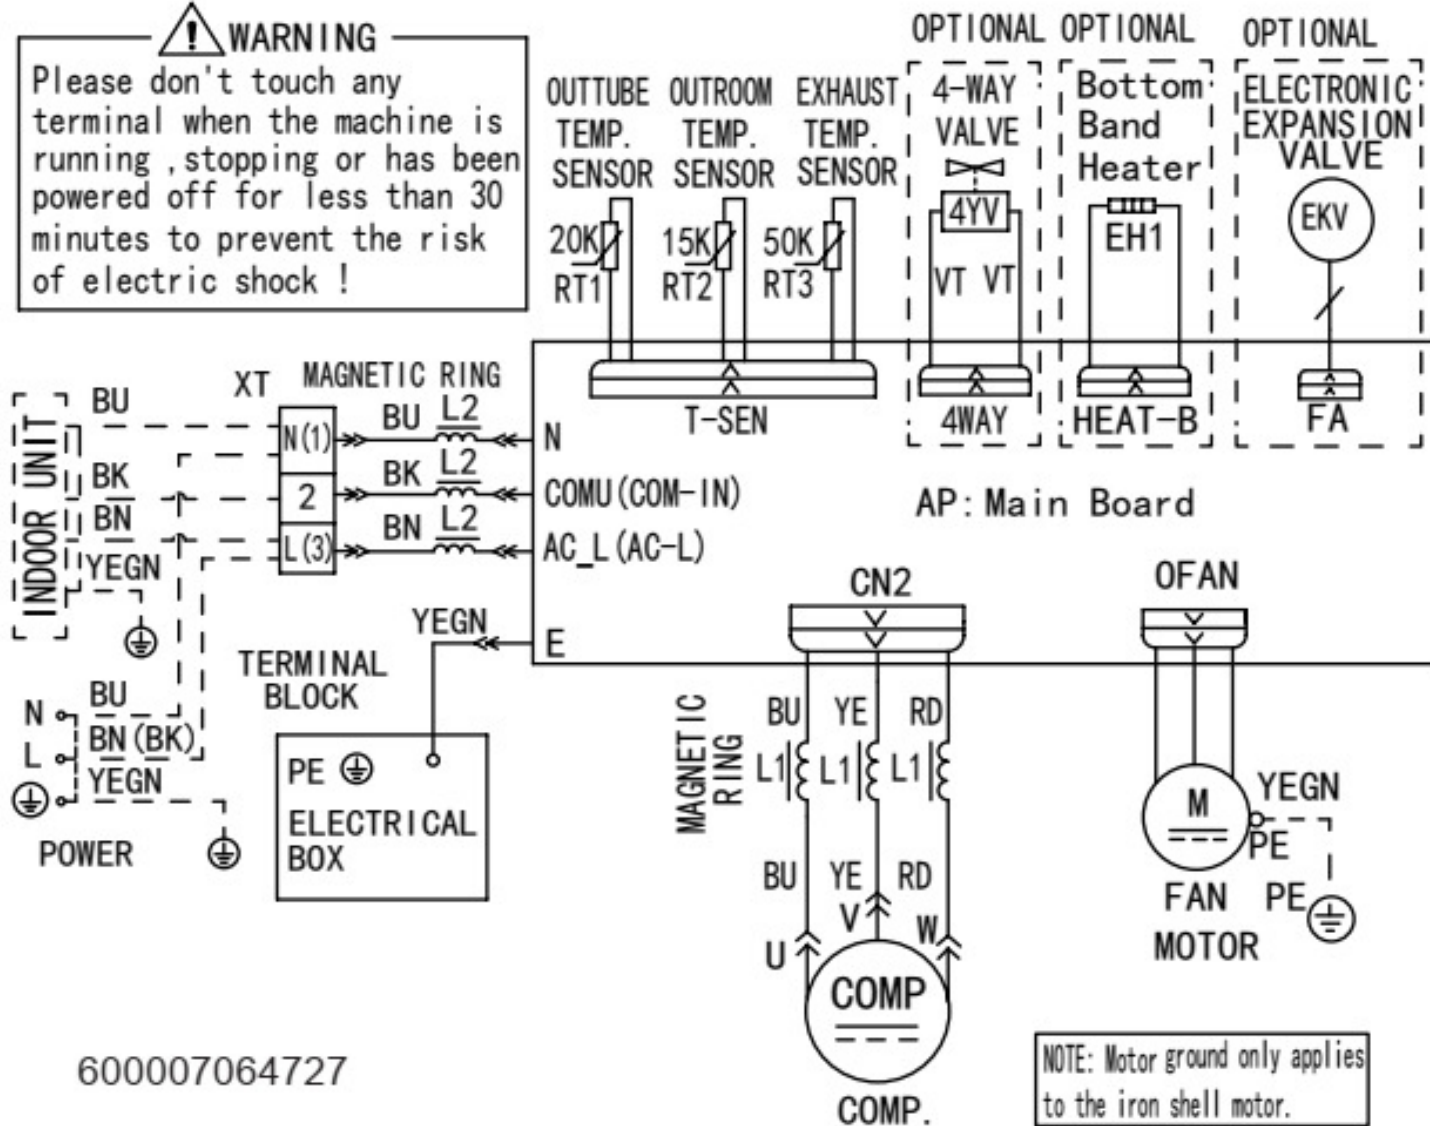

Model:	
	AWI-26HRDC1C
	Wiring Diagram

! WARNING
 Please don't touch any terminal when the machine is running, stopping or has been powered off for less than 30 minutes to prevent the risk of electric shock!

600007064727

NOTE: Motor ground only applies to the iron shell motor.

Model:	ALPICAIR
AWO-26HRDC1C	
Wiring Diagram	2