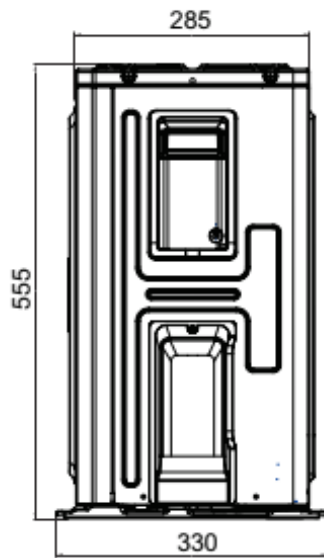

Model:	
	AWI-36HRDC1C
	Outline Dimensions Drawing

Unit:mm

Model:		
	AWO-36HRDC1C	
	Outline Dimensions Drawing	
		2