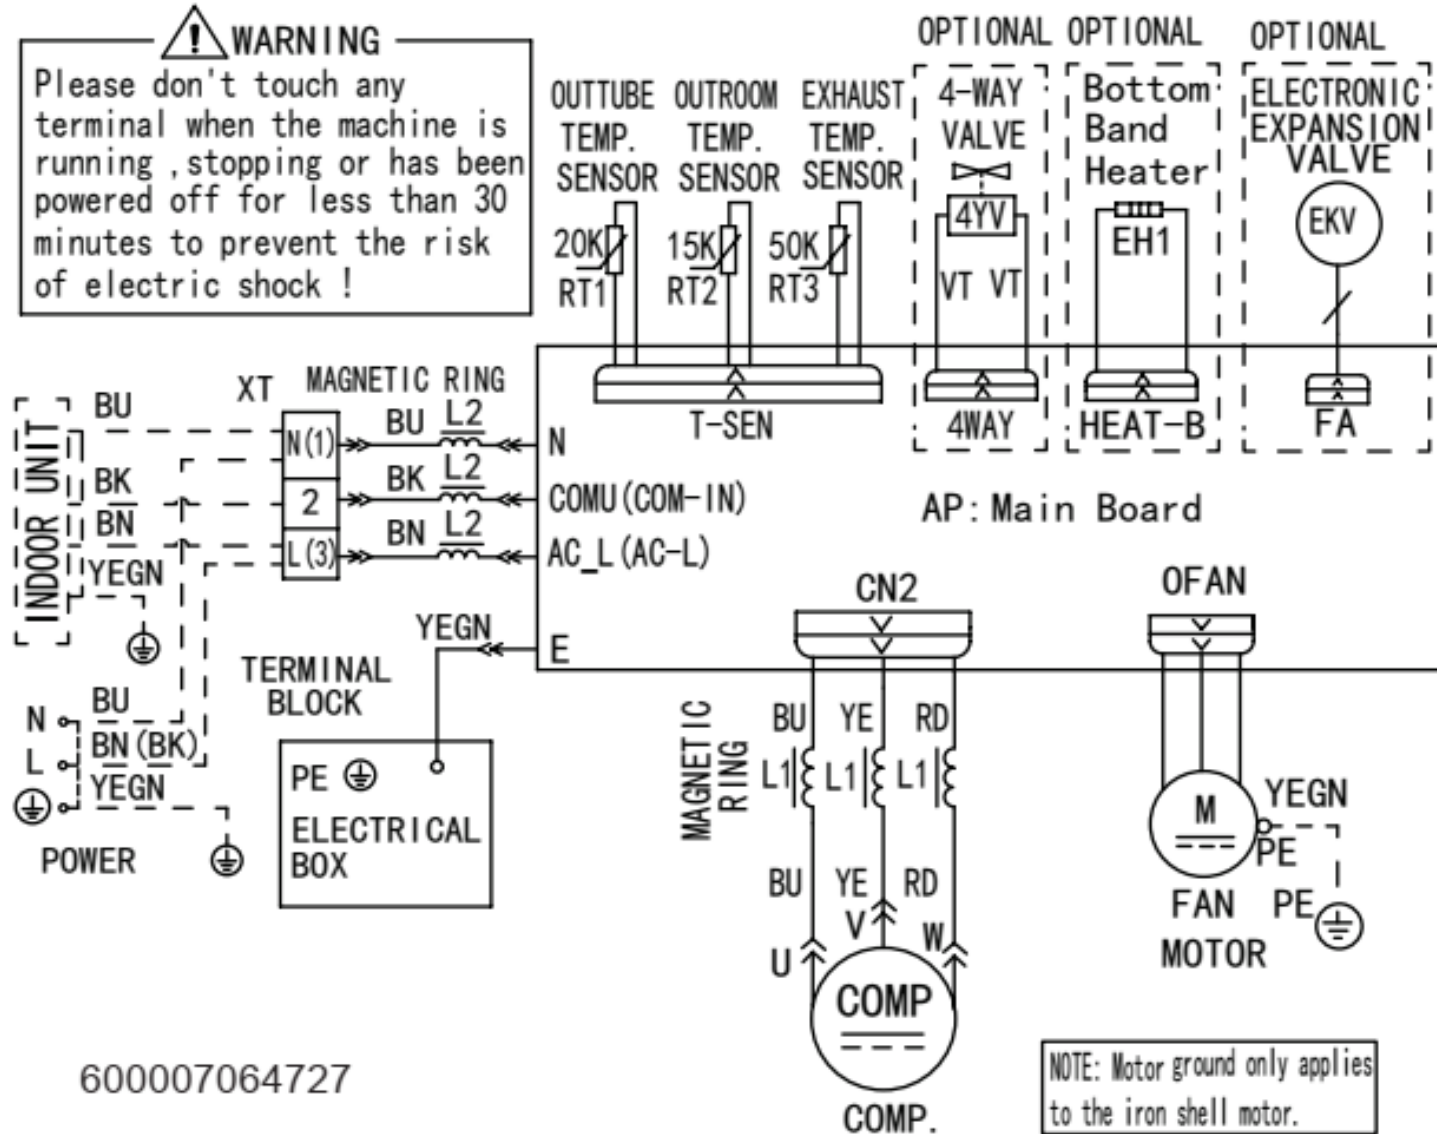

Model:	
	AWI-36HRDC1C
	Wiring Diagram

**! WARNING**  
 Please don't touch any terminal when the machine is running, stopping or has been powered off for less than 30 minutes to prevent the risk of electric shock!