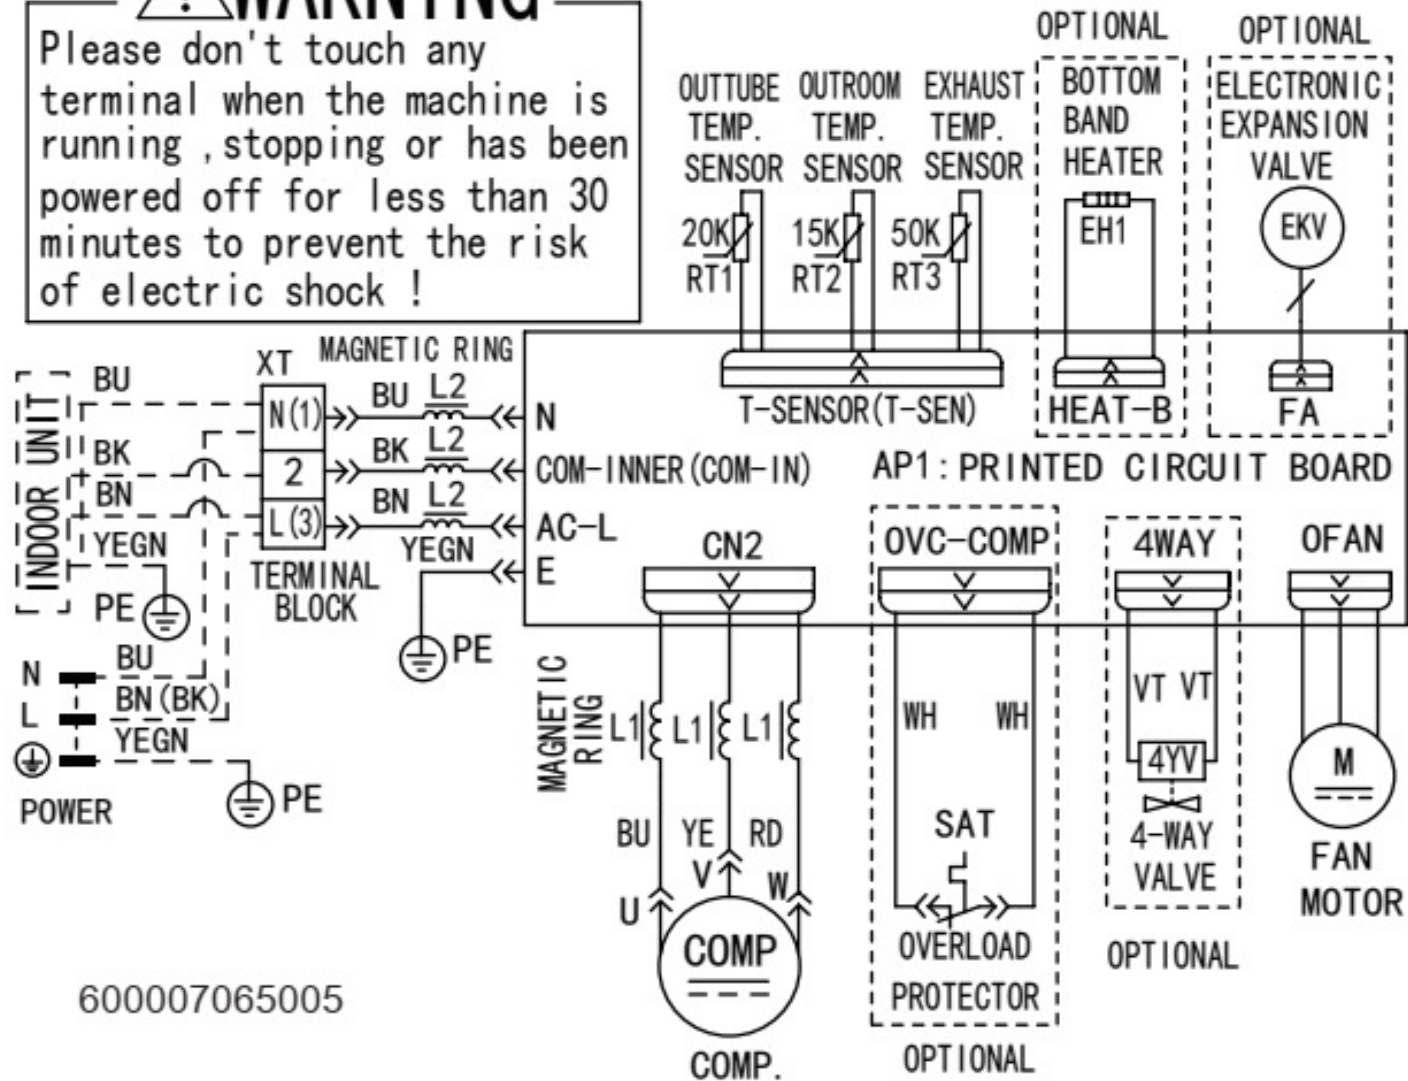

Model:	
	AWI-54HRDC1C
	Wiring Diagram

! WARNING

Please don't touch any terminal when the machine is running, stopping or has been powered off for less than 30 minutes to prevent the risk of electric shock!

600007065005

Model:	
	AWO-54HRDC1C
	Wiring Diagram