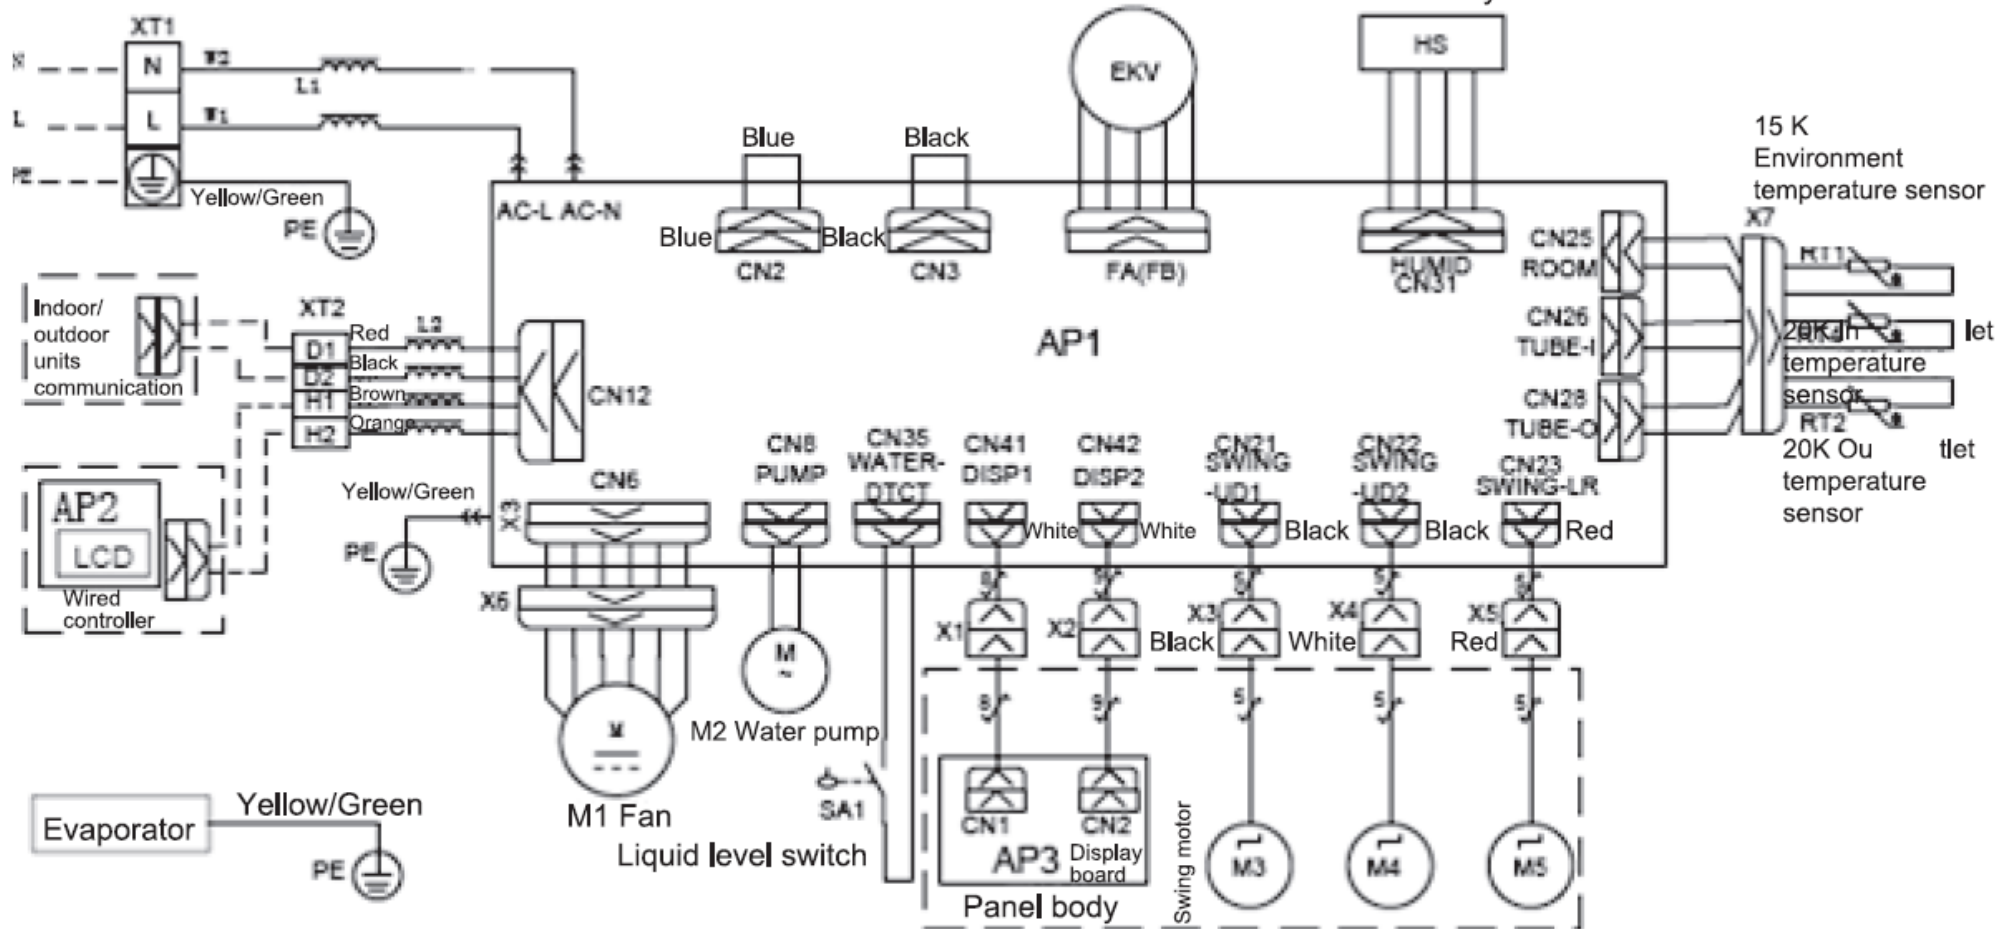

Power supply

Five-core electronic expansion valve connected to FB
 Six-core electronic expansion valve connected to FA

Indoor unit

Model:	ACQMI-50VRDC1A	
Wiring Diagram		