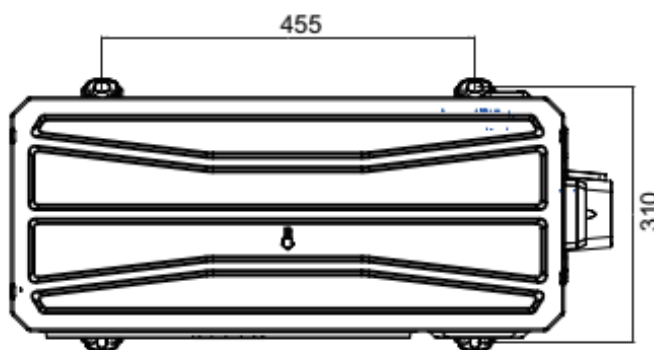

Model	W	H	D	W1	W2	W3
AUC	837	293	200	119	542	176

Model:	
AWI-26_36HRDC1TB	
Outline Dimensions Drawing	
	1

Unit:mm

Model:		
	AWO-26_36HRDC1C	
	Outline Dimensions Drawing	2