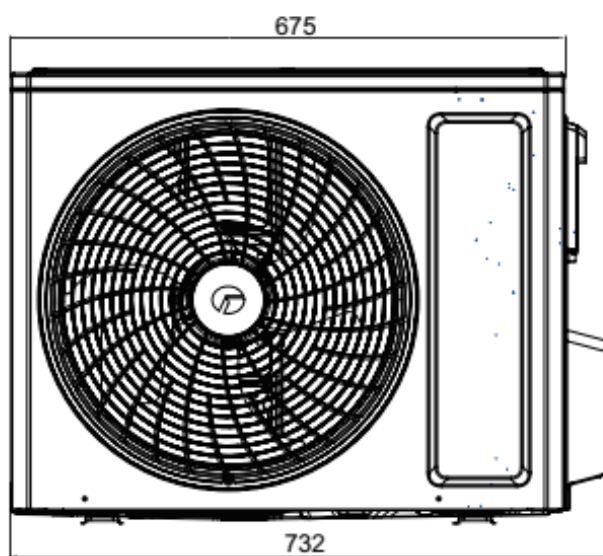

Model	W	H	D	W1	W2	W3
AUC	837	293	200	119	542	176

Model:	
AWI-26_36HRDC1TB	
Outline Dimensions Drawing	
	1

Unit:mm

Model:		
	AWO-26_36HRDC1C	
	Outline Dimensions Drawing	2