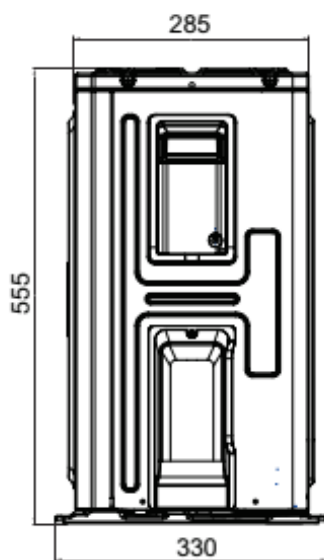

Model	W	H	D	W1	W2	W3
AUC	837	293	200	119	542	176

Model:	
AWI-26_36HRDC1TB	
Outline Dimensions Drawing	
	1

Unit:mm

Model:		
	AWO-26_36HRDC1C	
	Outline Dimensions Drawing	2