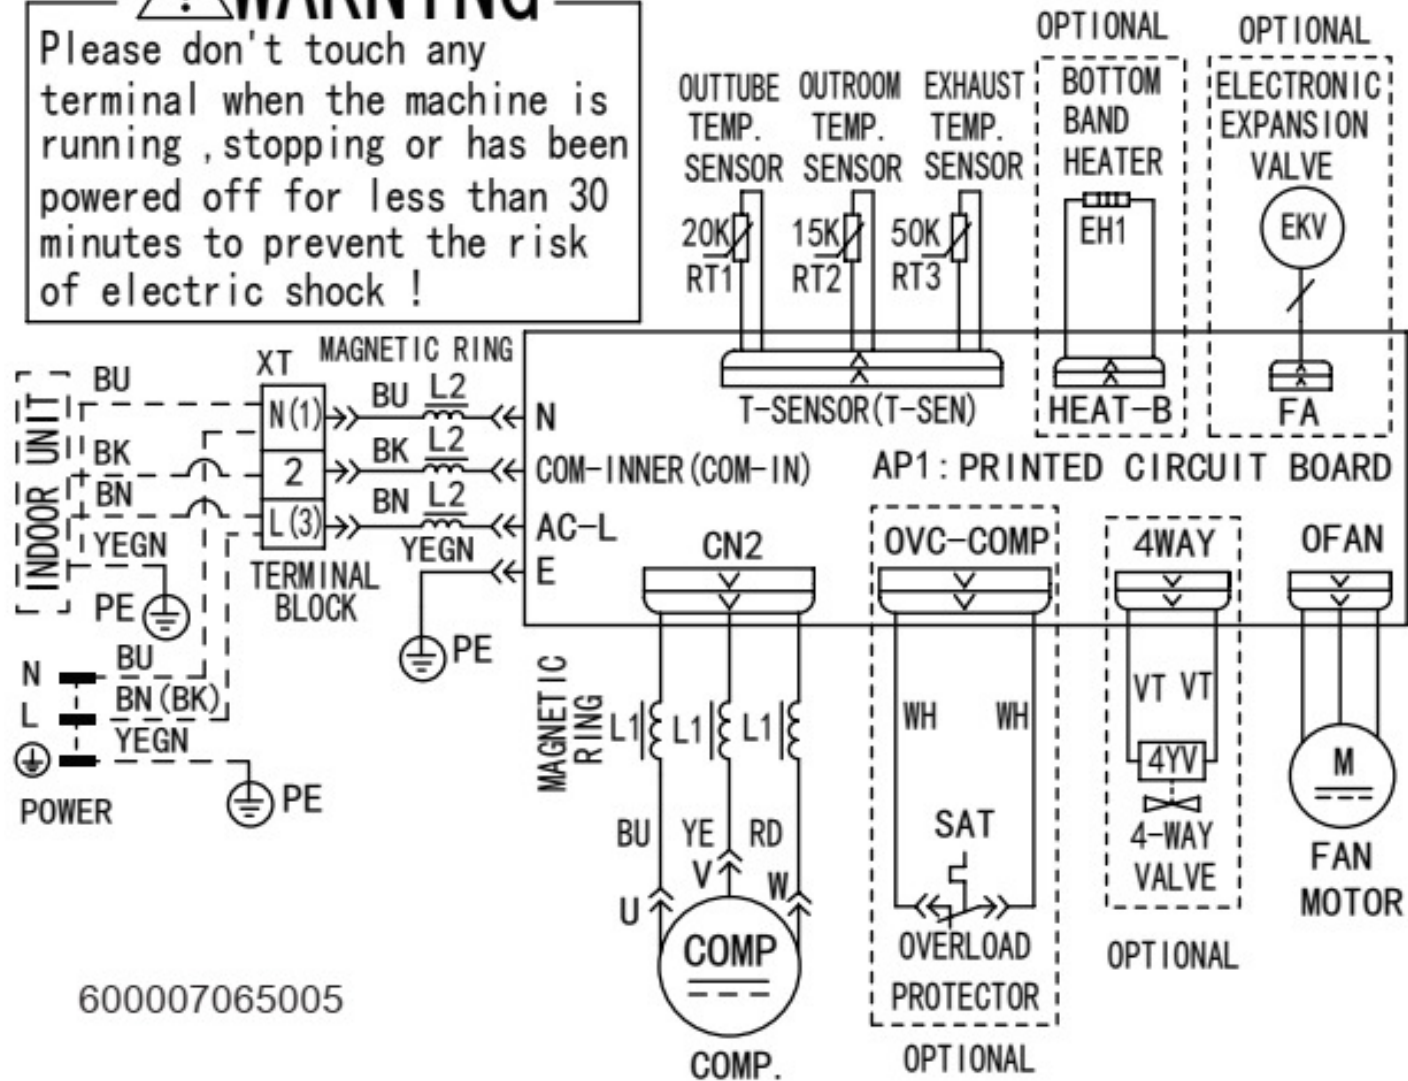

Model:	
	AWI-54HRDC1TB
	Wiring Diagram

! WARNING

Please don't touch any terminal when the machine is running, stopping or has been powered off for less than 30 minutes to prevent the risk of electric shock!

Model:	
	AWO-54HRDC1C
	Wiring Diagram