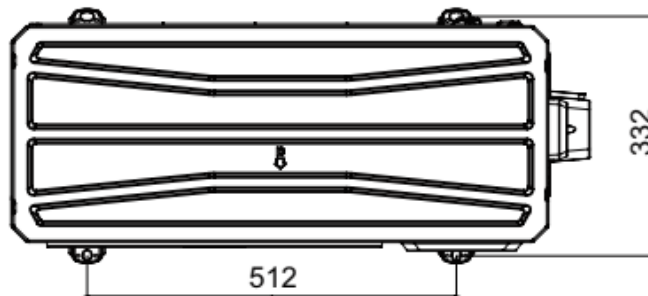

| Model | W | H | D | W1 | W2 | W3 |
|-------|-----|-----|-----|-----|-------|-------|
| AUD | 993 | 311 | 222 | 128 | 707.5 | 157.5 |

| | | |
|----------------------------|---|---|
| Model: |  | |
| AWI-54HRDC1TB | | |
| Outline Dimensions Drawing | | |
| | | 1 |

Unit:mm

| | | |
|--------|---|---|
| Model: |  | |
| | | |
| | AWO-54HRDC1C | |
| | Outline Dimensions Drawing | |
| | | 2 |