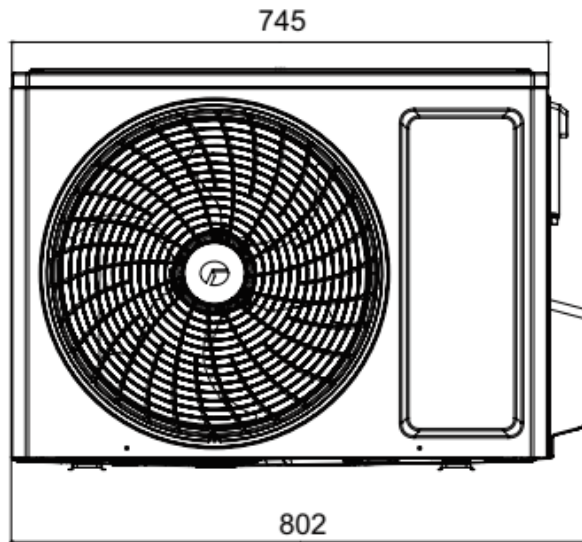

| Model | W | H | D | W1 | W2 | W3 |
|-------|-----|-----|-----|-----|-------|-------|
| AUD | 993 | 311 | 222 | 128 | 707.5 | 157.5 |

| | | |
|----------------------------|---|---|
| Model: |  | |
| AWI-54HRDC1TB | | |
| Outline Dimensions Drawing | | |
| | | 1 |

Unit:mm

| | | |
|--------|---|---|
| Model: |  | |
| | | |
| | AWO-54HRDC1C | |
| | Outline Dimensions Drawing | |
| | | 2 |