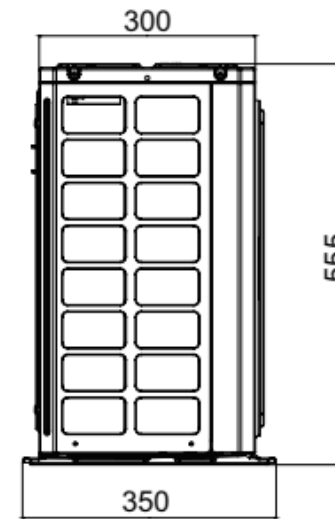

| Model | W | H | D | W1 | W2 | W3 |
|-------|-----|-----|-----|-----|-------|-------|
| AUD | 993 | 311 | 222 | 128 | 707.5 | 157.5 |

| | | |
|----------------------------|---|---|
| Model: |  | |
| AWI-54HRDC1TB | | |
| Outline Dimensions Drawing | | |
| | | 1 |

Unit:mm

| | | |
|--------|---|---|
| Model: |  | |
| | | |
| | AWO-54HRDC1C | |
| | Outline Dimensions Drawing | |
| | | 2 |